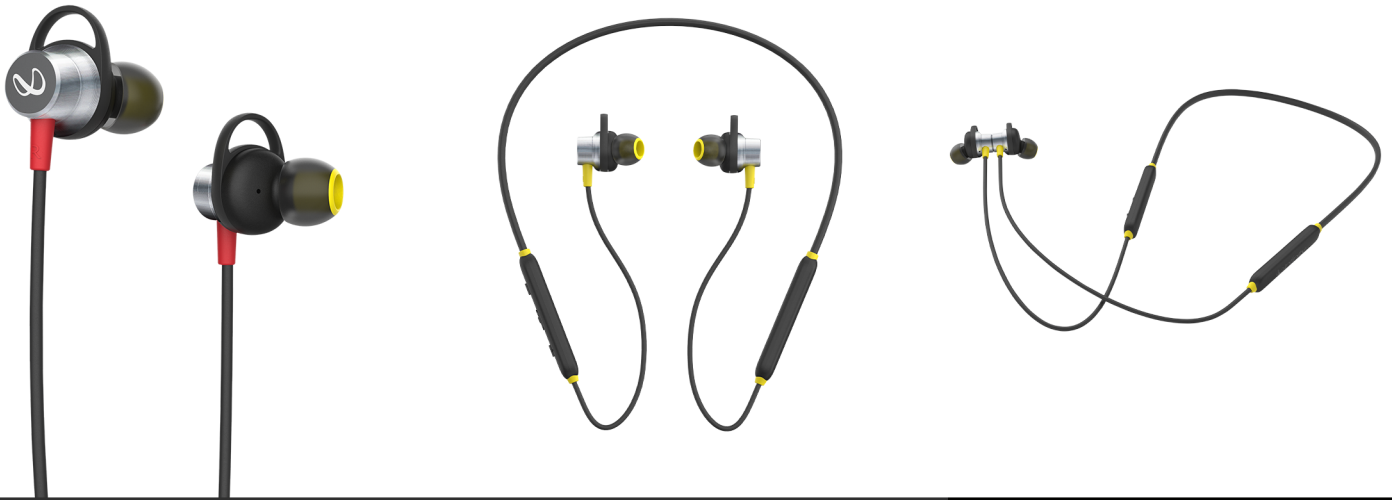

GLIDE N120 In-Ear Wireless Headphones

Features and benefits

Premium Metal Earbuds

Look good while you listen with stylish sturdy metal casing, designed to withstand the roughest of usage. The silicon ear-tips come in 3 different sizes (S, M, L) ensuring a perfect ergonomic fit for every ear.

Flex-Neckband

The cutting-edge, snug-fit technology offers a comfortable and sturdy fit. This ultra-lightweight headphone is great for both indoors and outdoors. So, keep it around your neck all day long, even when you're not listening.

Advanced Bluetooth 5.0 Technology

Going wireless with Bluetooth. Be amazed by the distortion free connectivity and high-fidelity sound that comes with the latest Bluetooth 5.0 technology. Enjoy a faster connection over a longer range, with lesser power consumption!

12 mm Large Drivers

Feel your music during a workout-fuelling, bass-driven listening experience. advanced acoustic design with the 12 mm composite driver, delivers a true stereo sound with distortion-free bass from different genres.

Dual Equalizer Mode

Comfortably switch between normal or deep bass mode based on your listening preference. Enjoy that powerful, well-balanced, club-like bass by just pressing the Vol Up and Down buttons. It's pure immersive sound at your fingertips!

3-Button Remote

Equipped with a three-button remote and a built-in microphone, Glide N120 that lets you play, pause, move to the next track, answer calls and so much more. Enjoy multitasking and the handsfree experience - all in one product.

7 hours of Playtime

Enjoy uninterrupted music or talk time for up to 7 hours with the advanced Glide N120. It also comes with a quick charge option for re-fuelling. So, let the music play on!

Magnetic Earbuds

These beautifully designed premium magnetic earbuds, snap together like art. So, feel free to hang them around your neck when not in use, for a tangle free, secure experience, that's trendsetting too.

Voice Assistant Integration

Glide N120 seamlessly integrates with Google Now/Siri on your phone by just pushing the power button twice. Now get to know the weather, check traffic, or send a message to a friend, without viewing your phone!

What's in the box :

- 1 x Wireless In-Ear Headphone
- 1 x Charging Cable
- 3 Pair Ear Sleeves
- 1 x User Manual